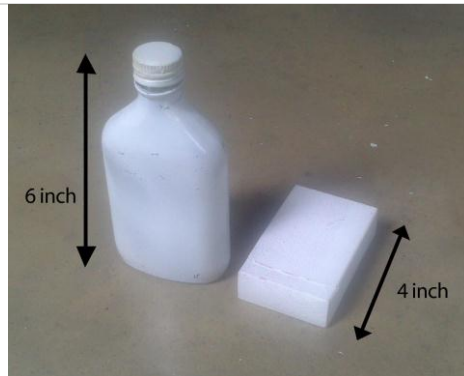

Props

Arrack bottle and cigarette pack (1 each)
Glass bottle and hard paper pack of cigarettes painted in white