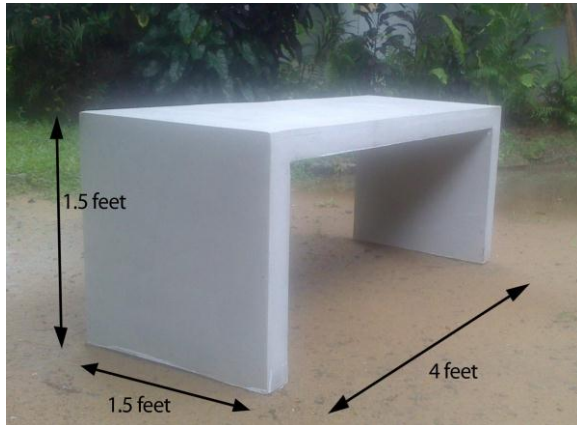

WALKING PATH | Set and Props

Two Benches and Cube; main items of the set

Material – heavy wooden frame and plywood fixed as the surface

(light enough for two people to carry)

Colour - white cement

Painting technique – mix equal amounts of white rubber paint, cement, binder gum and water. Make a mixture thick enough to paint by using a brush.

Statue and Notice board

Other two items of the set
(Light enough for one person to carry)

Material – fiber and light polymer material with a wooden base and light metal structure

Colour - white cement

Props

Brush and dust pan (one each)
Real ones painted in white

<p>Camera bag (1) Light weight slim</p>	
<p>Camera (1) Toy camera painted in white</p>	
<p>Cattapole (1) painted in white</p>	
<p>Chess board (1) painted in white</p>	
<p>Mobile phone and head set (7 nos each) Plywood cut into the size of a phone, real smart phone case, real head phones, painted in white</p>	
<p>Remote control car (2 nos) Operable, painted in white</p>	

2 nos – 8 inch

1 no – 14 inch

2 nos – 6 inch

Iron rod (1)

Thin wrought iron, painted in white

Remote control unit (4 nos)
2 real ones (comes with the cars) and 2
wooden

Sweeper (1)
Painted in white

Pen and book (1 each)
Real pen and a book painted in white