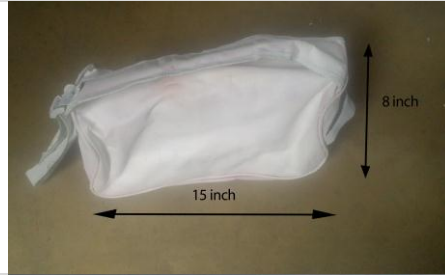

Running bag (1)
Light weight slim