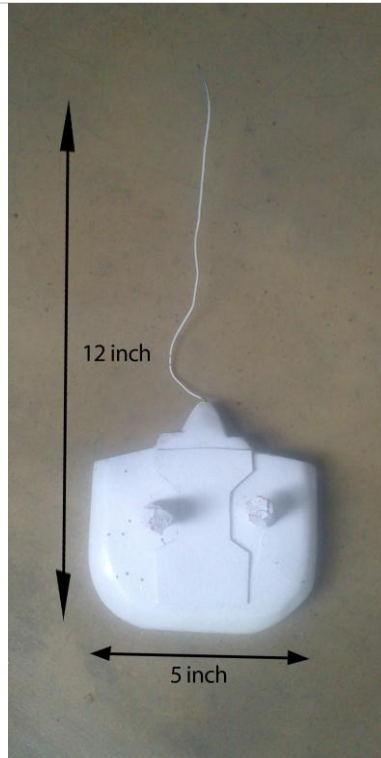

WALKING PATH | Set and Props

Two Benches and Cube; main items of the set

Material – heavy wooden frame and plywood fixed as the surface

(light enough for two people to carry)

Colour - white cement

Painting technique – mix equal amounts of white rubber paint, cement, binder gum and water. Make a mixture thick enough to paint by using a brush.

2 nos – 8 inch

1 no – 14 inch

2 nos – 6 inch

Iron rod (1)

Thin wrought iron, painted in white

Remote control unit (4 nos)
2 real ones (comes with the cars) and 2
wooden

Sweeper (1)
Painted in white

Pen and book (1 each)
Real pen and a book painted in white