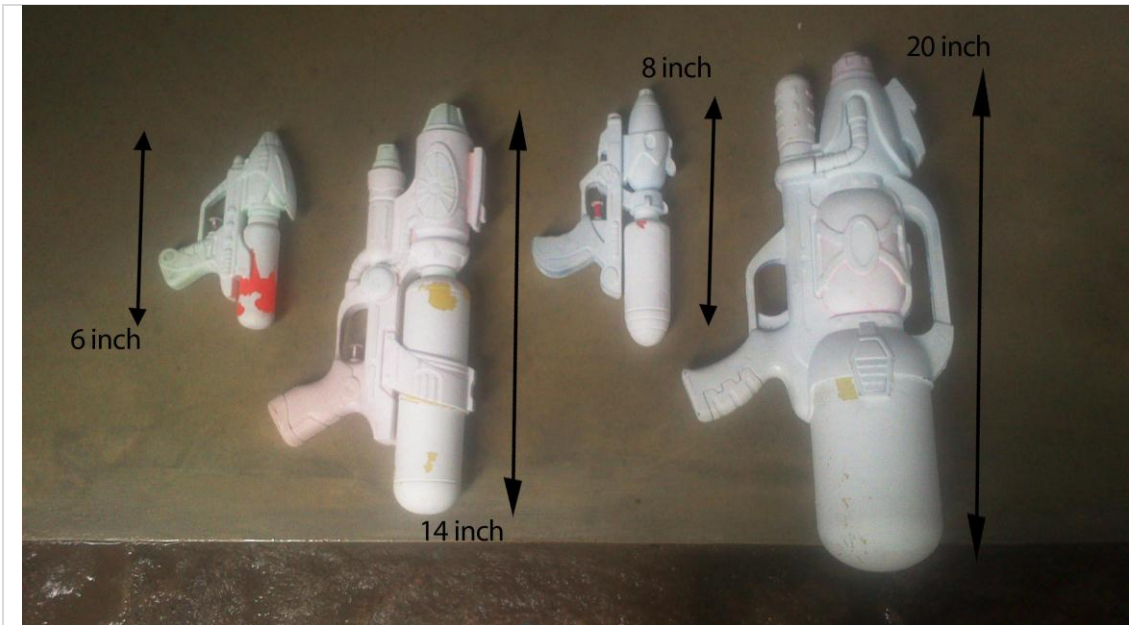

Water guns (7 nos) painted in white

2 nos – 20 inch

2 nos – 8 inch

1 no – 14 inch

2 nos – 6 inch

Iron rod (1)

Thin wrought iron, painted in white