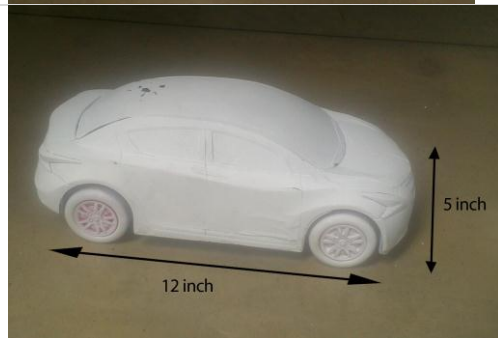

Battery car (2 nos)
Light weight, battery powered, painted in white