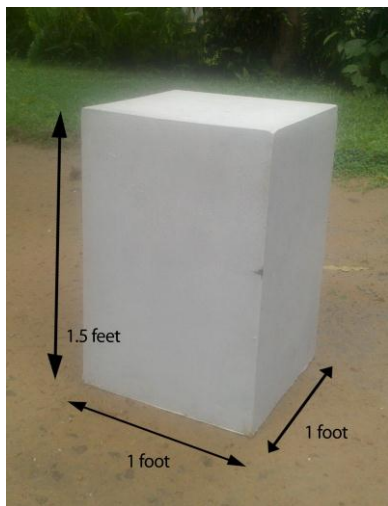

WALKING PATH | Set and Props

Two Benches and Cube; main items of the set

Material – heavy wooden frame and plywood fixed as the surface

(light enough for two people to carry)

Colour - white cement

Painting technique – mix equal amounts of white rubber paint, cement, binder gum and water. Make a mixture thick enough to paint by using a brush.

Statue and Notice board

Other two items of the set
(Light enough for one person to carry)

Material – fiber and light polymer material with a wooden base and light metal structure

Colour - white cement

Props

2 nos – 8 inch

1 no – 14 inch

2 nos – 6 inch

Iron rod (1)

Thin wrought iron, painted in white

Remote control unit (4 nos)
2 real ones (comes with the cars) and 2
wooden

Sweeper (1)
Painted in white

Pen and book (1 each)
Real pen and a book painted in white