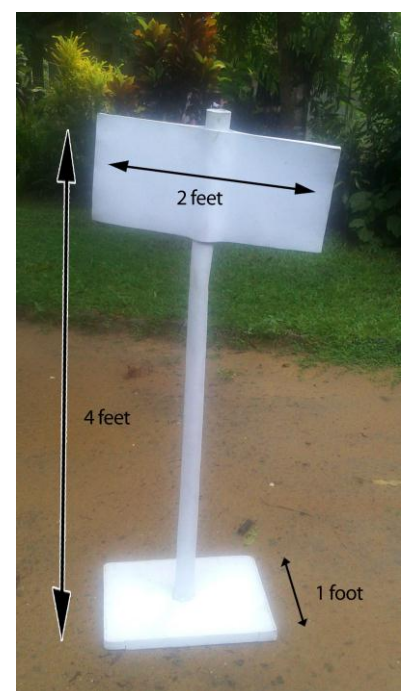

WALKING PATH | Set and Props

Two Benches and Cube; main items of the set

Material – heavy wooden frame and plywood fixed as the surface

(light enough for two people to carry)

Colour - white cement

Painting technique – mix equal amounts of white rubber paint, cement, binder gum and water. Make a mixture thick enough to paint by using a brush.

Statue and Notice board

Other two items of the set
(Light enough for one person to carry)

Material – fiber and light polymer material with a wooden base and light metal structure

Colour - white cement

Props

2 nos – 8 inch

1 no – 14 inch

2 nos – 6 inch

Iron rod (1)

Thin wrought iron, painted in white

Remote control unit (4 nos)
2 real ones (comes with the cars) and 2
wooden

Sweeper (1)
Painted in white

Pen and book (1 each)
Real pen and a book painted in white