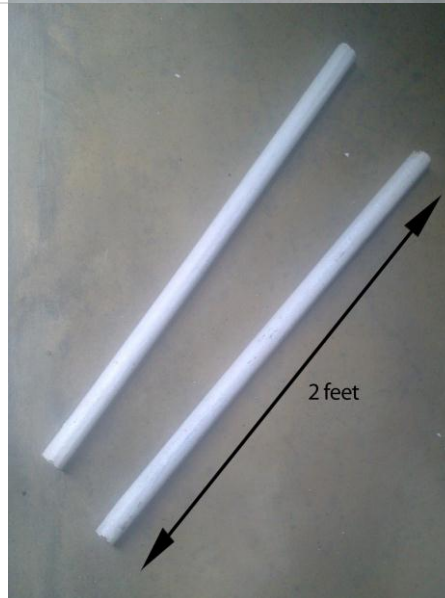

Sticks (2 nos)
Wooden and painted in white